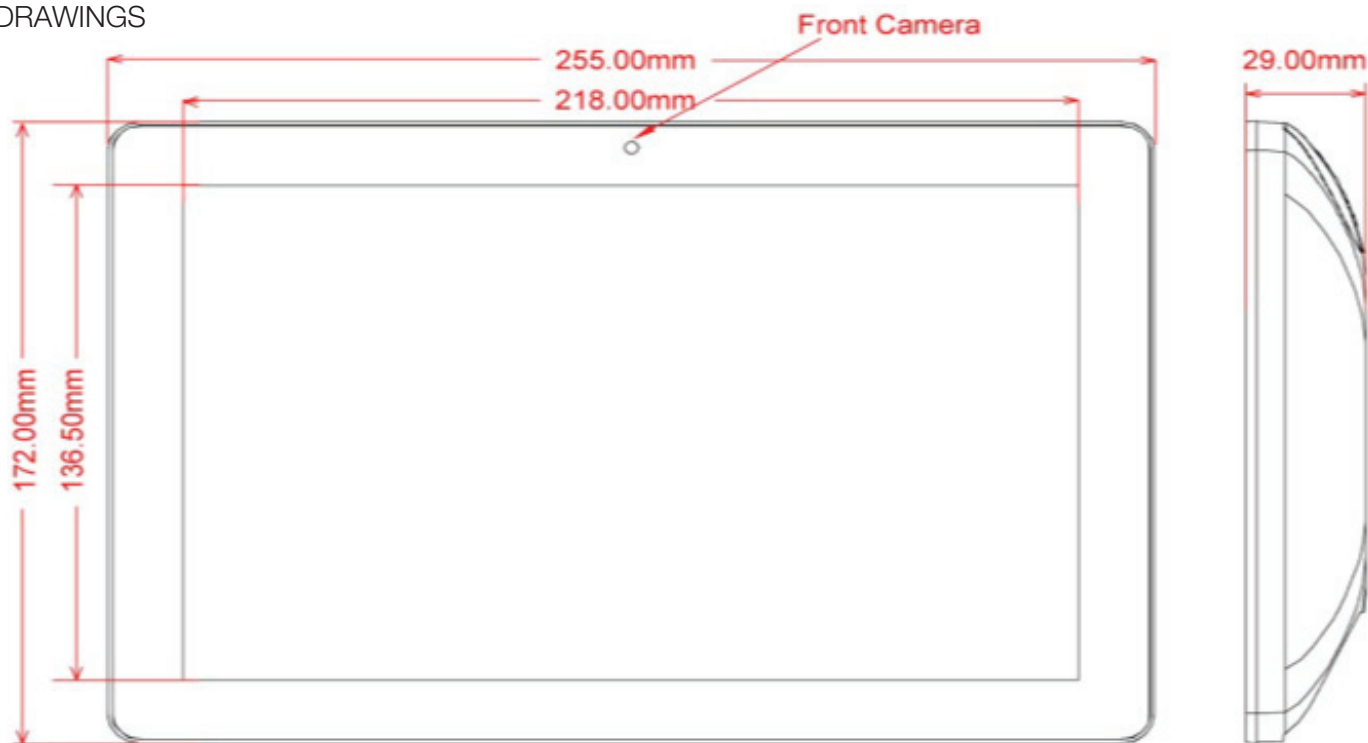

Next pages: technical specs and drawing

PRODUCT SHEET

Android Display

10.1inch Android Non Touch Display - OS5.1 / 6.0 / 8.1 - RK3288

ArtNr: EL-1022AIO-BAT

SPECIFICATIONS:

System	CPU	Quad core cortex A17,1.8G,RK3288
	RAM	2GB
	Internal memory	16GB
	Operation system	Android 5.1 / 6.0 / 8.1
	Touch screen	Non Touch
Display	Panel	10.1"LCD IPS panel
	Resolution	1280*800
	Active area	216.96(H)x135.6mm(V)
	Display mode	Normally black ,IPS
	Viewing angle	85/85/85/85(L/R/U/D)
	Contrast ratio	800
	Luminance	250cd/m2
	Aspect Ratio	,16:10
Network	WiFi	802.11b/g/n
	Ethernet	100M/1000M ethernet
	Buletooth	Bluetooth 4.0
Interface	Card slot	SD card
	USB	USB Host
	USB	Serial port
	Micro USB	Micro USB OTG
	HDMI	HDMI output
	RJ45 with POE	RJ45
	POE	IEEE802.3at
	Power jack	DC power input
	Earphone	3.5mm earphone +micphone
Media play	Video format	MPEG-1,MPEG-2,MPEG-4,H.263,H.264,VC1,RV etc.,support up to 4K
	Audio format	MP3/WMA/AAC etc.
	Photo	jpeg
Other	Battery	5000mah/3.7V(Optional)
	VESA	75x75mm
	Speaker	2*1.5W
	Camera	2.0M/P,Front camera
	MIC	Built-in MIC
	Language	Multi-language
Accessories	Adapter	Adapter,12V/1.5A
	User manual	yes

Unit (Without packaging)			Giftbox (With Packaging)			Carton 5pcs/CTN		
L	W	H	L	W	H	L	W	H
255mm	172mm	29mm	398mm	68mm	223mm	416mm	358mm	243mm
Net(kg)	0.89kg		Net(kg)	1.4kg		Net		
						G.W		

Next page Drawing

PRODUCT SHEET

Android Display

10.1inch Android Non Touch Display - OS5.1 / 6.0 / 8.1 - RK3288

ArtNr: EL-1022AIO-BAT

DRAWINGS

All rights reserved. Changes to specifications and descriptions may be made at any time without prior notice.