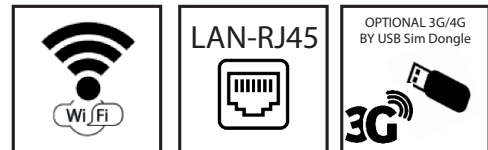

PRODUCT SHEET

Android Display

10.1inch Android Non Touch Display - OS5.1 / 6.0 / 8.1 - RK3288

ArtNr: EL-1022AIO-BAT

MAIN FEATURES:

- AutoStart by plug in power-adapter
- LCD panel 1280 x 800 pixels
- Internal HD videoplayer 1080P
- Rooted Android 5.1 / 6.0 / 8.1 - RK3288
- Internet access by WIFI /LAN (opt. 3G)
- Internal Speakers 2x2 W
- 3.5mm Jack output
- Thin housing
- Remote Control
- Power adapter with 3meter cable
- 24/7 usage
- Screw Holes for hangup / built-in
- Optional: 10 points Capacitive Touchscreen

MAIN PURPOSE:

- Digital Signage Display
- Advertisement Display
- Built-in ShopDisplays
- Kiosk Display
- CounterDisplay

Internet access by:

USAGE:

This Android Display can be used in a commercial environment. The Display has Rooted Android operating. This professional display can be used for several solutions to inform / advise people in an attractive way.