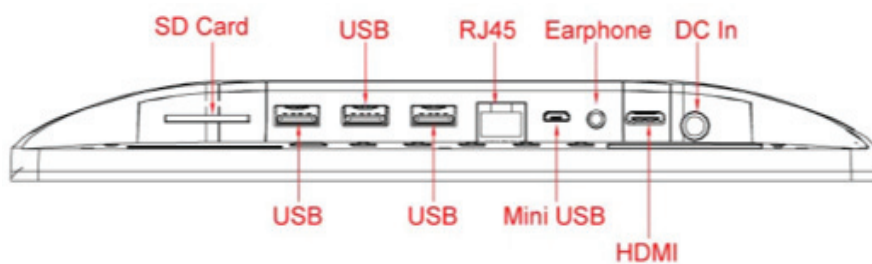

PRODUCT SHEET

Android Display

10.1inch Android Non Touch Display - OS5.1 / 6.0 / 8.1 - RK3288

ArtNr: EL-1022AIO-BAT

DRAWINGS

All rights reserved. Changes to specifications and descriptions may be made at any time without prior notice.