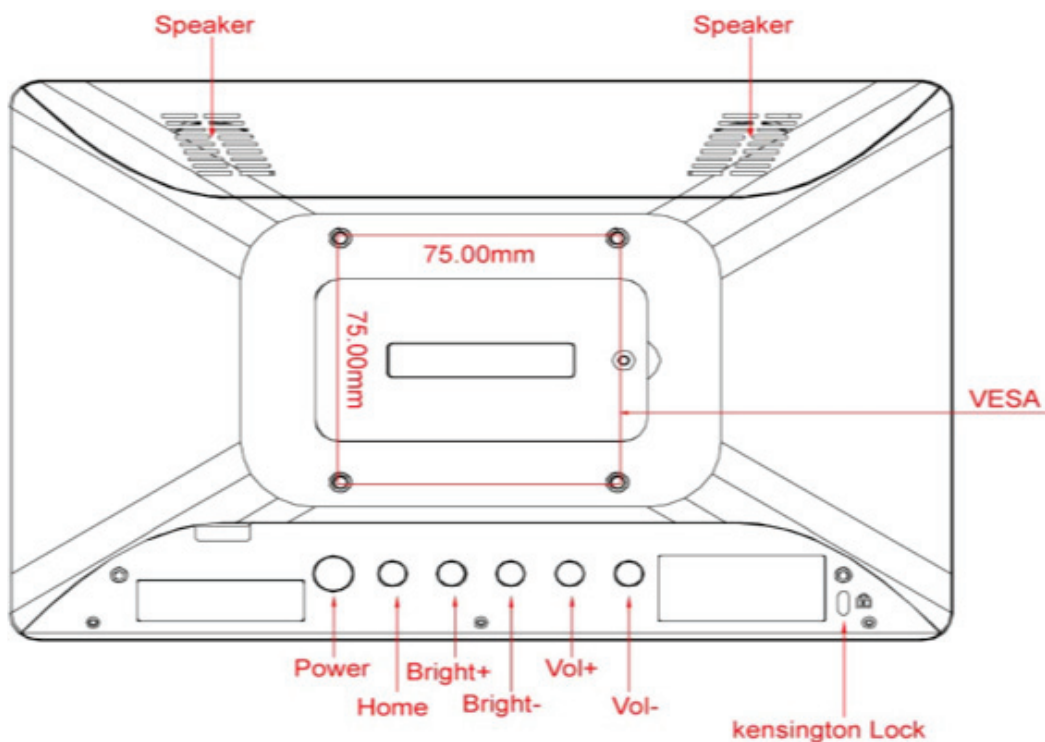

Next pages: technical specs and drawing

PRODUCT SHEET

Android Display

10.1inch Android Non Touch Display - OS5.1 / 6.0 / 8.1 - RK3288

ArtNr: EL-1022AIO-BAT

SPECIFICATIONS:

System	CPU	Quad core cortex A17,1.8G,RK3288
	RAM	2GB
	Internal memory	16GB
	Operation system	Android 5.1 / 6.0 / 8.1
	Touch screen	Non Touch
Display	Panel	10.1"LCD IPS panel
	Resolution	1280*800
	Active area	216.96(H)x135.6mm(V)
	Display mode	Normally black ,IPS
	Viewing angle	85/85/85/85(L/R/U/D)
	Contrast ratio	800
	Luminance	250cd/m2
	Aspect Ratio	,16:10
Network	WiFi	802.11b/g/n
	Ethernet	100M/1000M ethernet
	Buletooth	Bluetooth 4.0
Interface	Card slot	SD card
	USB	USB Host
	USB	Serial port
	Micro USB	Micro USB OTG
	HDMI	HDMI output
	RJ45 with POE	RJ45
	POE	IEEE802.3at
	Power jack	DC power input
	Earphone	3.5mm earphone +micphone
Media play	Video format	MPEG-1,MPEG-2,MPEG-4,H.263,H.264,VC1,RV etc.,support up to 4K
	Audio format	MP3/WMA/AAC etc.
	Photo	jpeg
Other	Battery	5000mah/3.7V(Optional)
	VESA	75x75mm
	Speaker	2*1.5W
	Camera	2.0M/P,Front camera
	MIC	Built-in MIC
	Language	Multi-language
Accessories	Adapter	Adapter,12V/1.5A
	User manual	yes

Unit (Without packaging)			Giftbox (With Packaging)			Carton 5pcs/CTN		
L	W	H	L	W	H	L	W	H
255mm	172mm	29mm	398mm	68mm	223mm	416mm	358mm	243mm
Net(kg)	0.89kg		Net(kg)	1.4kg		Net		
						G.W		

Next page Drawing

PRODUCT SHEET

Android Display

10.1inch Android Non Touch Display - OS5.1 / 6.0 / 8.1 - RK3288

ArtNr: EL-1022AIO-BAT

DRAWINGS

All rights reserved. Changes to specifications and descriptions may be made at any time without prior notice.